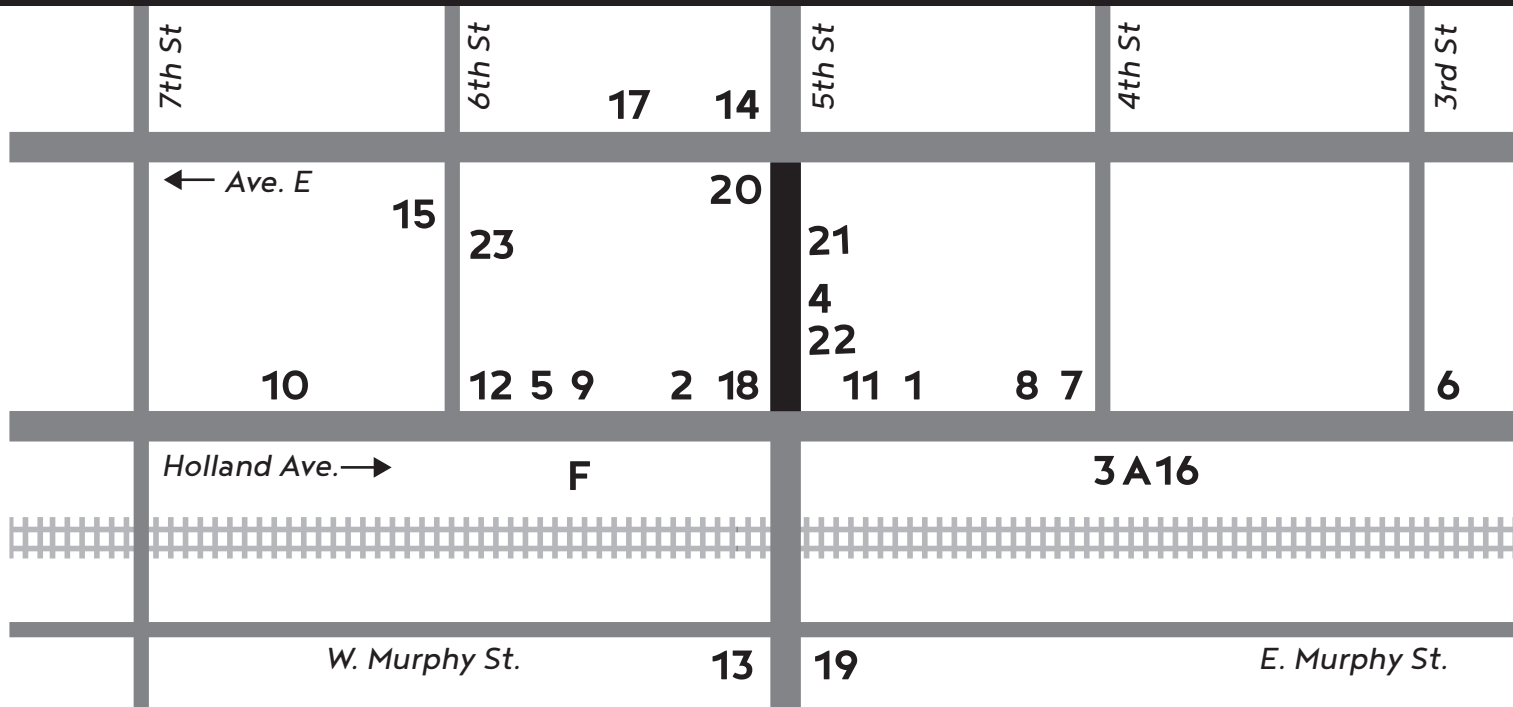

# ARTWALK 2019 LOCATION MAP

**A Hospitality Booth & Art Vendors**  
at Kishmish Plaza  
204 E. Holland Ave.

**F Food Vendors**  
at Arbolitos Park

**5th Street Closed**  
for Artwalk activities

- 1 Anju's Fine Jewelers  
115 E. Holland Ave.
- 2 Artwalk Silent Auction  
at Galeria Sibley  
103 W. Holland Ave.
- 3 Batey No. 402  
Kishmish Plaza
- 4 Black Cat Vintage  
108 N. 5th St.
- 5 Catchlight Art Gallery  
117 W. Holland Ave.
- 6 Emergo Arts Boutique  
301 E. Holland Ave.
- 7 Front Street Books  
121 E. Holland Ave.
- 8 Galeria Mañana  
119 E. Holland Ave.
- 9 Gallery on the Square  
115 W. Holland Ave.
- 10 Holland Hotel  
209 W. Holland Ave.

11 Kiowa Gallery  
105 E. Holland Ave.

14 Old Gringo  
101 W. Avenue E

17 Talley-Reed Insurance  
105 W. Avenue E.

20 TransPecos Banks  
102 W. Avenue E

12 McKinney Outfitters  
121 W. Holland Ave.

15 Ponton Law Office  
123 N. 6th St.

18 Texas Ranch House Too  
& Dimestor Cowgirl  
101 W. Holland Ave.

21 Vaquera Vogue  
114 N. 5th St.

13 Murphy Street Mercado  
100 W. Murphy St.

16 Sul Ross Student Art Gallery  
Kishmish Plaza

19 The Ritchey Saloon  
102 E. Murphy St.