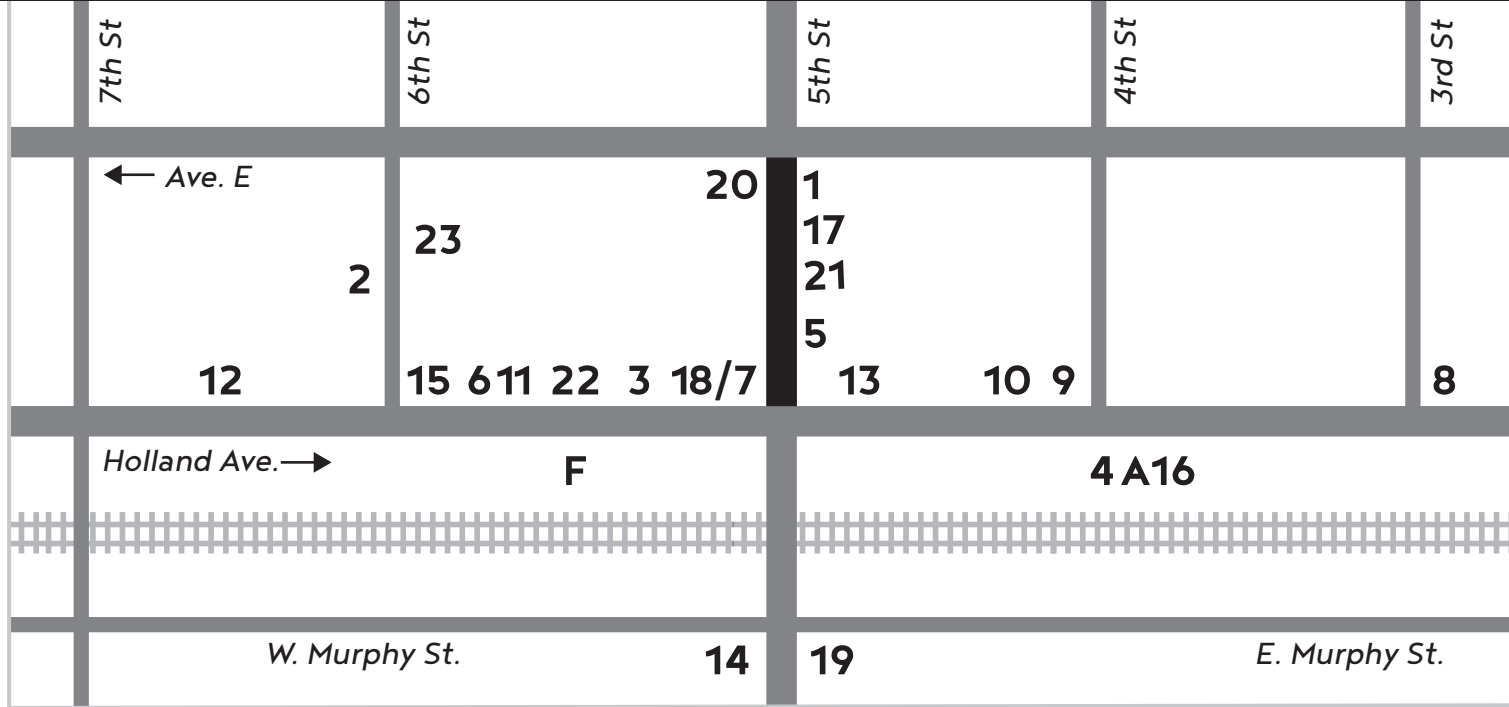

ARTWALK 2018 LOCATION MAP

A Hospitality Booth & Art Vendors
at Kishmish Plaza
204 E. Holland Ave.

F Food Vendors
at Arbolitos Park

5th Street Closed
for Artwalk activities

- 1 Alpine Avalanche
118 N. 5th St.
- 2 Alpine Guest Lofts
117 N. 6th St.
- 3 Artwalk Silent Auction
at Galeria Sibley
103 W. Holland Ave.
- 4 Batey No. 402
Kishmish Plaza
- 5 Black Cat Vintage
108 N. 5th St.
- 6 Catchlight Art Gallery
117 W. Holland Ave.
- 7 Dimstore Cowgirl
101 W. Holland Ave.
- 8 Emergo Arts Boutique
301 E. Holland Ave.
- 9 Front Street Books
121 E. Holland Ave.
- 10 Galeria Mañana
119 E. Holland Ave.

- 11 Gallery on the Square
115 W. Holland Ave.
- 12 Holland Hotel
209 W. Holland Ave.
- 13 Kiowa Gallery
105 E. Holland Ave.
- 14 Murphy Street Mercado
100 W. Murphy St.

- 15 Needleworks, Etc.
121 W. Holland Ave.
- 16 Sul Ross Student Art Gallery
Kishmish Plaza
- 17 Taste & See Bakery
116 N. 5th St.
- 18 Texas Ranch House Too
101 W. Holland Ave.

- 19 The Ritchey Wine Saloon
& Beer Garden
102 E. Murphy St.
- 20 TransPecos Banks
102 W. Avenue E
- 21 Vaquera Vogue
Boutique & Salon
114 N. 5th St.

- 22 Vintage Antiques
& Snazzy Things
109 W. Holland Ave.
- 23 Whitlock Studio
of Fine Art
110B N. 6th St.