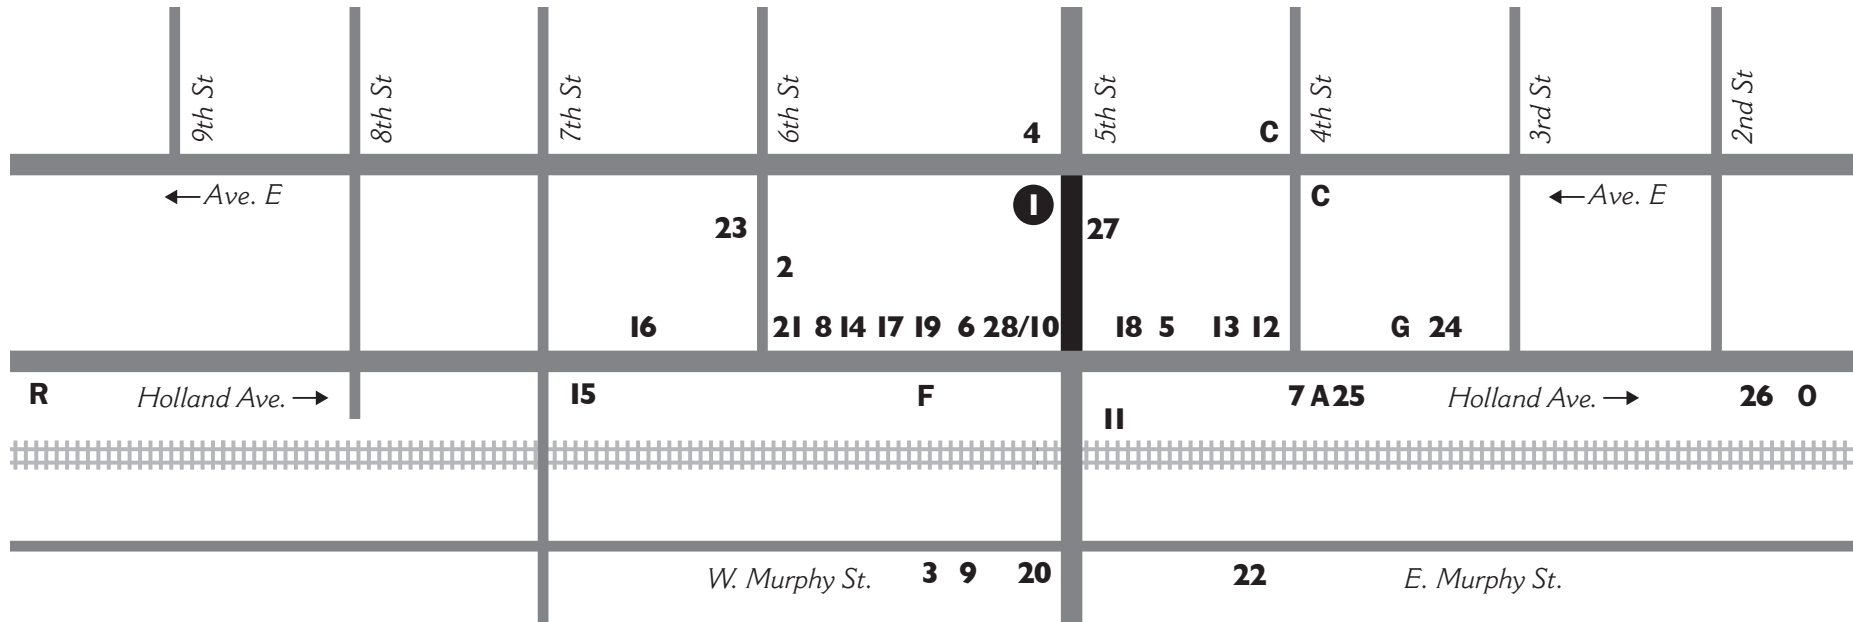

ARTWALK 2017 LOCATION MAP

A Hospitality Booth & Art Vendors
at Kishmish Plaza
204 E. Holland Ave.

C Art Car Show & Shine
Saturday, 1:00pm
at WTNB & City Drug

F Food Vendors
at Arbolitos Park

5th Street Closed
for "In the Hood" exhibit
and other activities

**I Honored Artist
Jon Sufficool**
at TransPecos Banks
102 W. Avenue E

- 2 Alleyview
  115 N. 6th St.
- 3 Alpine Studio
  106 W. Murphy St.
- 4 Alpine Teak
  101 W. Avenue E.
- 5 Anju's Fine Jewelers
  115 E. Holland Ave.
- 6 Artwalk Silent Auction
  at Galeria Sibley
  103 W. Holland Ave.
- 7 Batey No. 402
  Kishmish Plaza
- 8 Catchlight Art Gallery
  117 W. Holland Ave.
- 9 Curry Studio & Gallery
  104 W. Murphy St.

- 10 Dimestore Cowgirl
  101 W. Holland Ave.
- 11 Donkey Tracks
  Railroad Park
- 12 Front Street Books
  121 E. Holland Ave.
- 13 Galeria Mañana
  119 E. Holland Ave.
- 14 Gallery on the Square
  115 W. Holland Ave.
- 15 Gypsy Rebel Boutique
  208 W. Holland Ave.
- 16 Holland Hotel
  209 W. Holland Ave.
- 17 Vintage Antiques and
  Snazzy Things
  109 W. Holland Ave.
- 18 Kiowa Gallery
  105 E. Holland Ave.

- 19 La Azteca
  109 W. Holland Ave.
- 20 Murphy Street Mercado
  100 W. Murphy St.
- 21 Needleworks, Etc.
  121 W. Holland Ave.
- 22 Off the Wheel Pottery
  108 E. Murphy St.
- 23 Pat Long-Weaver
  123 N. 6th St.
- 24 Saddle Club
  211 E. Holland Ave.
- 25 Sul Ross Student Art Gallery
  Kishmish Plaza
- 26 Sunshine House
  402 E. Holland Ave.
- 27 Taste & See Bakery
  116 N. 5th St.
- 28 Texas Ranch House Too
  101 W. Holland Ave.

LIVE MUSIC

- **G Granada Theatre**
  207 E. Holland Ave.
- **R Railroad Blues**
  504 W. Holland Ave.
- **O Ole Crystal Bar**
  412 E. Holland Ave.